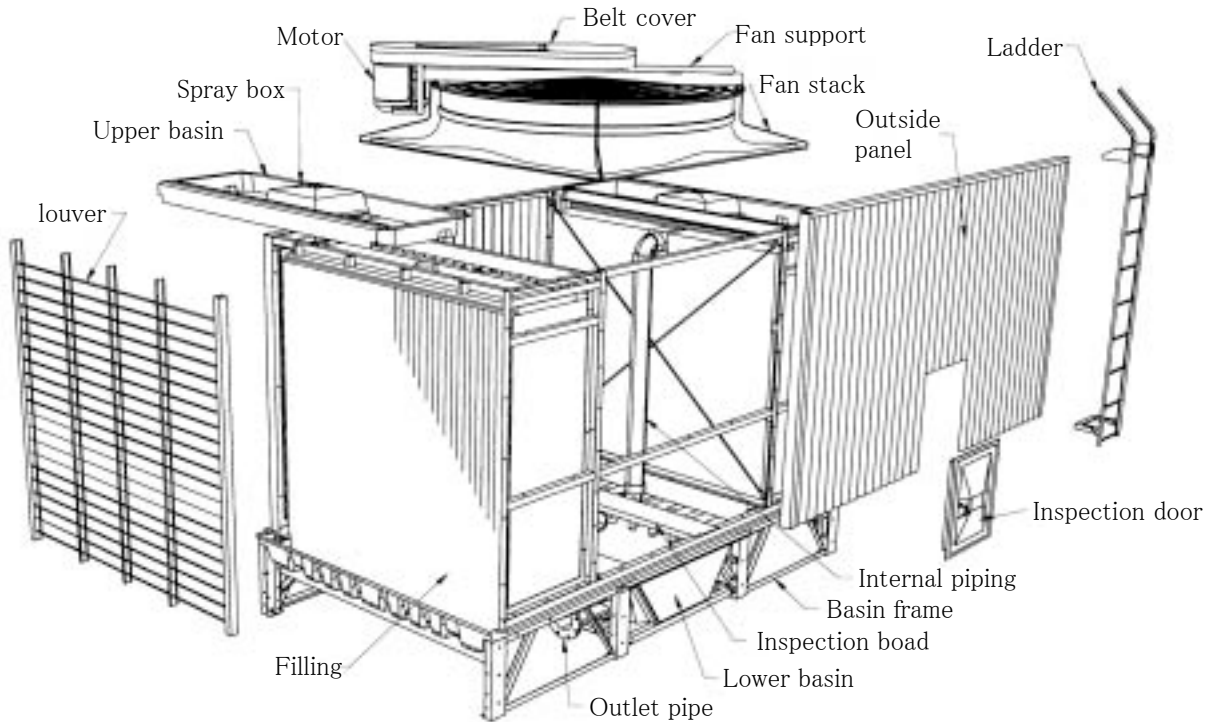

# Structure of SKB <Open> type Cooling Tower

(Structure of internal piping model)

Almost all parts, such as filling, fan blade, fan hub, upper basin, lower basin, basin frame, and framework, have been specially designed for Kuken new series cooling tower.

**Filling :** Filling has been modified to secure higher L/A value (water load per area) and heat-exchange efficiency. Consequently, tower width has been greatly diminished and potentiality of every single cell-unit has been higher in terms of capacity. (Conventional filling could be adopted for some towers depending on design condition.)

**Fan unit :** Specification of newly-developed fan blade (KS wing) ensures great noise-reduction effect.

**Lower basin :** Adoption of the complete "One-piece basin" eliminates overlaying work at site, and time spent for tower erection is minimized. Basin bottom is designed to have slope towards the center for the purpose of cleaning.

**Internal of body :** Wide inspection board and the location of internal pipe ensures easier maintenance.

**Framework :** By adopting steel, tower body strength has been increased. Also, galvanizing has been richer in property.